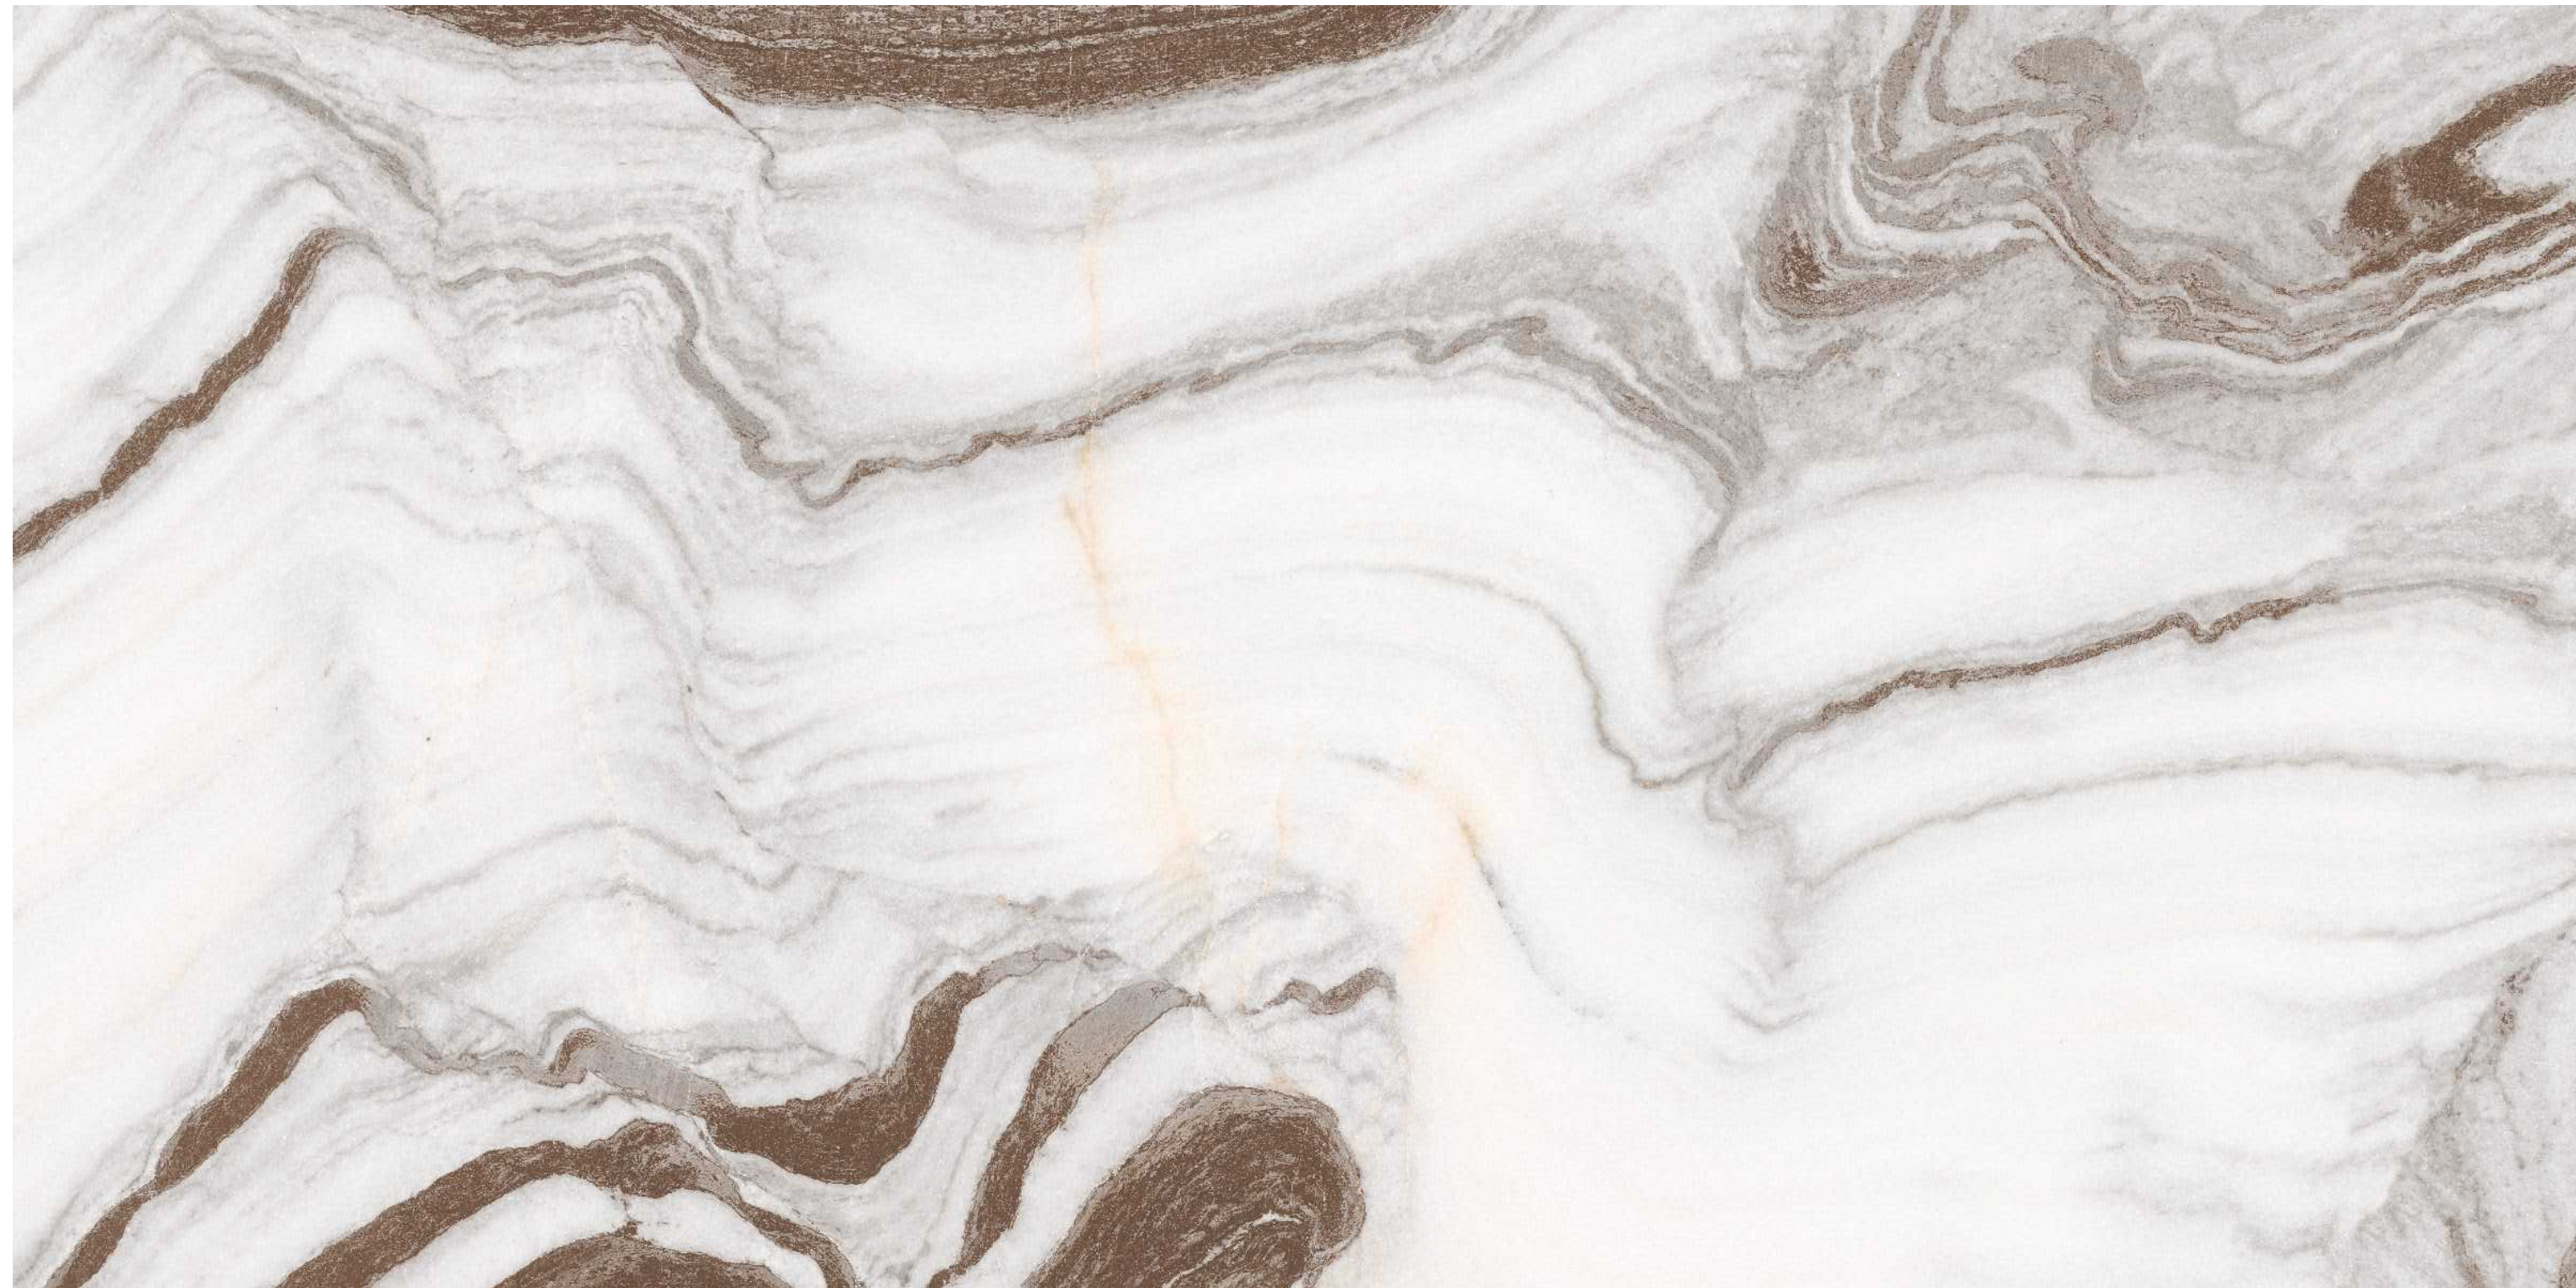

FENDA BROWN

Finish :   Random :   Size :
GLUE   8 FACES   600x1200mm