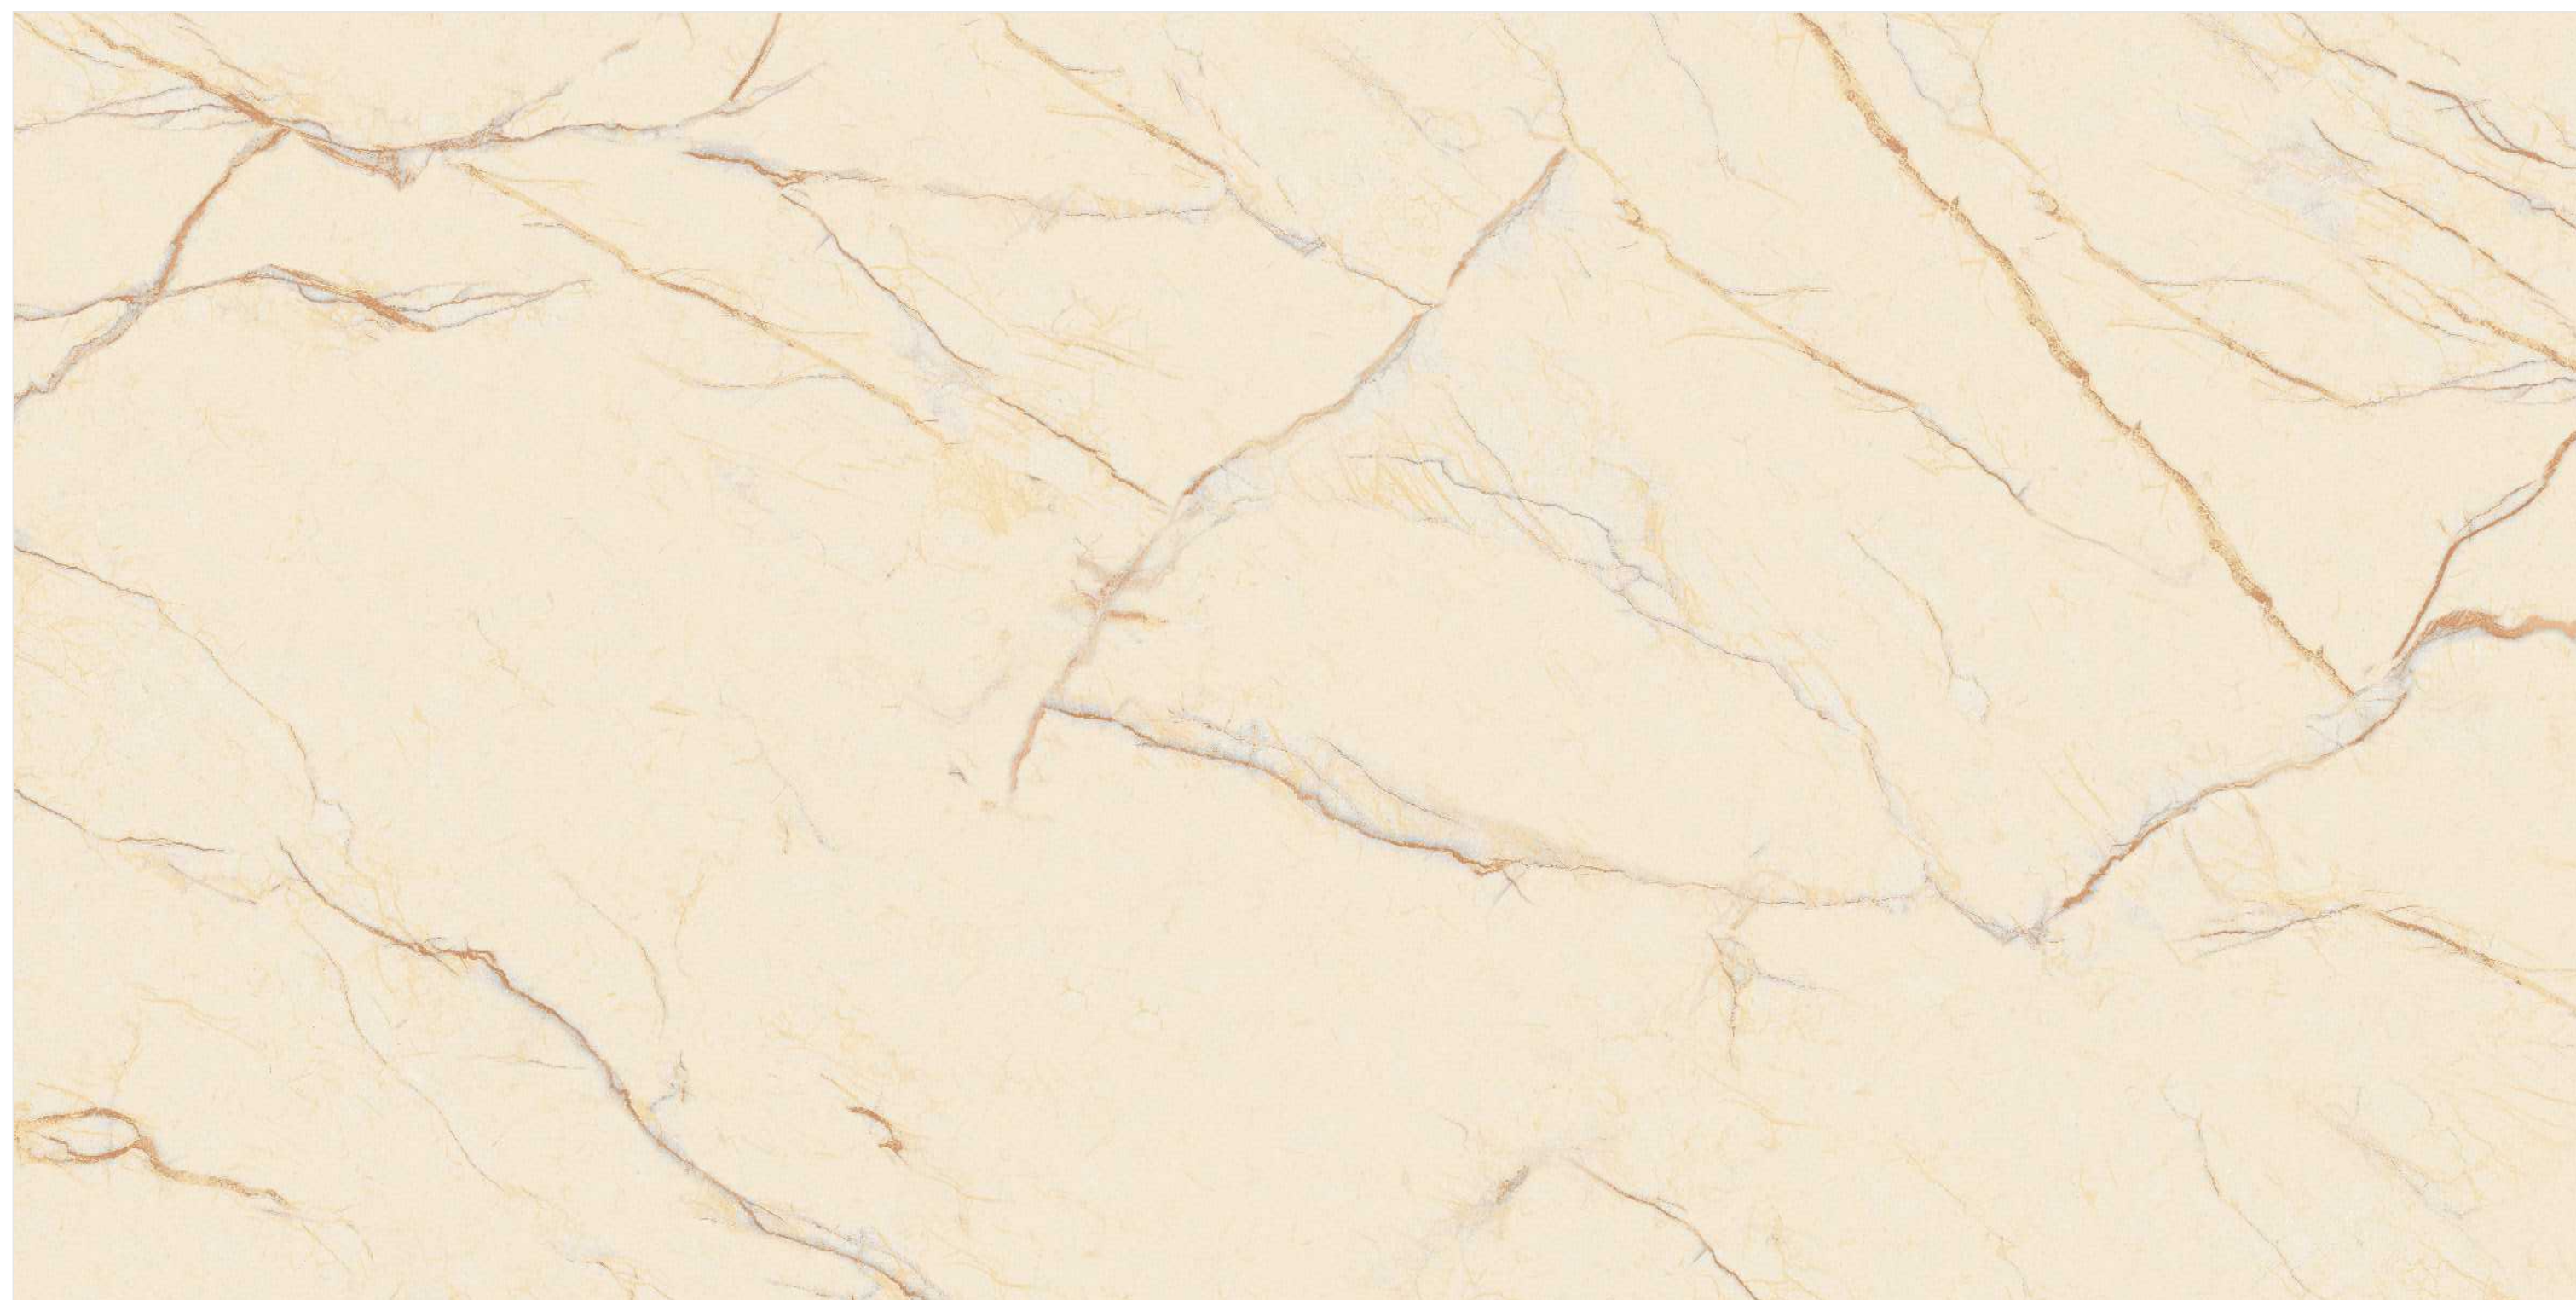

TROPICAL BEIGE

Finish :   Random :   Size :
GLUE   11 FACES   600x1200mm