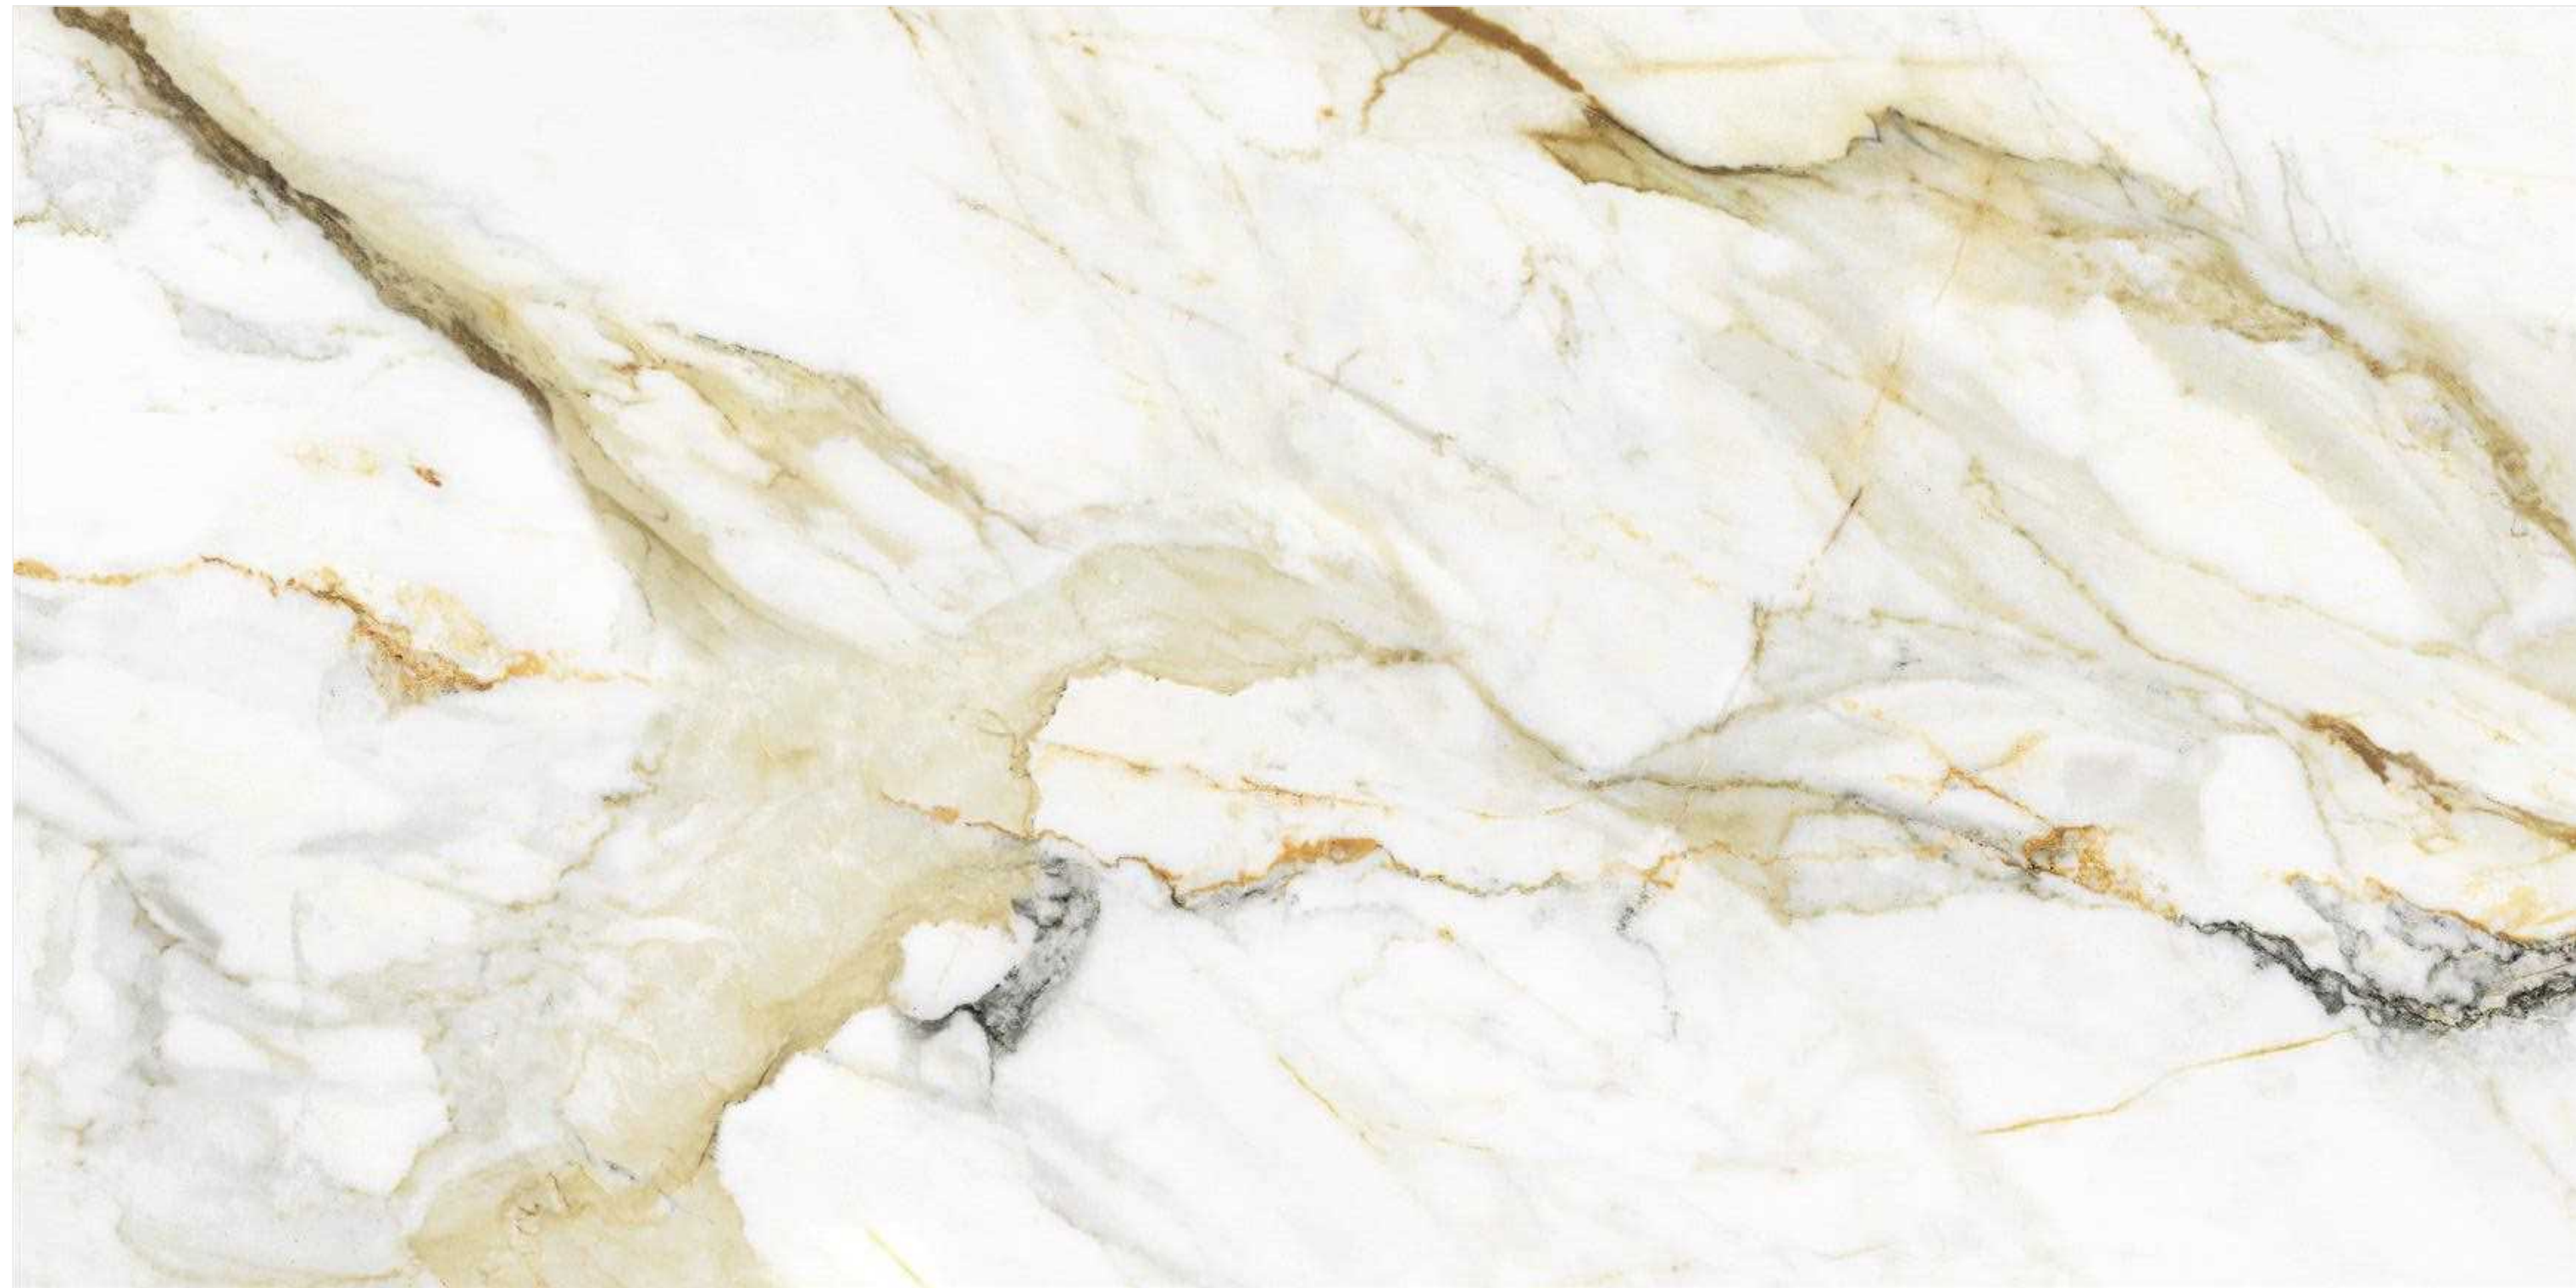

TITAN WHITE

Finish :   Random :   Size :
GLUE   10 FACES   600x1200mm