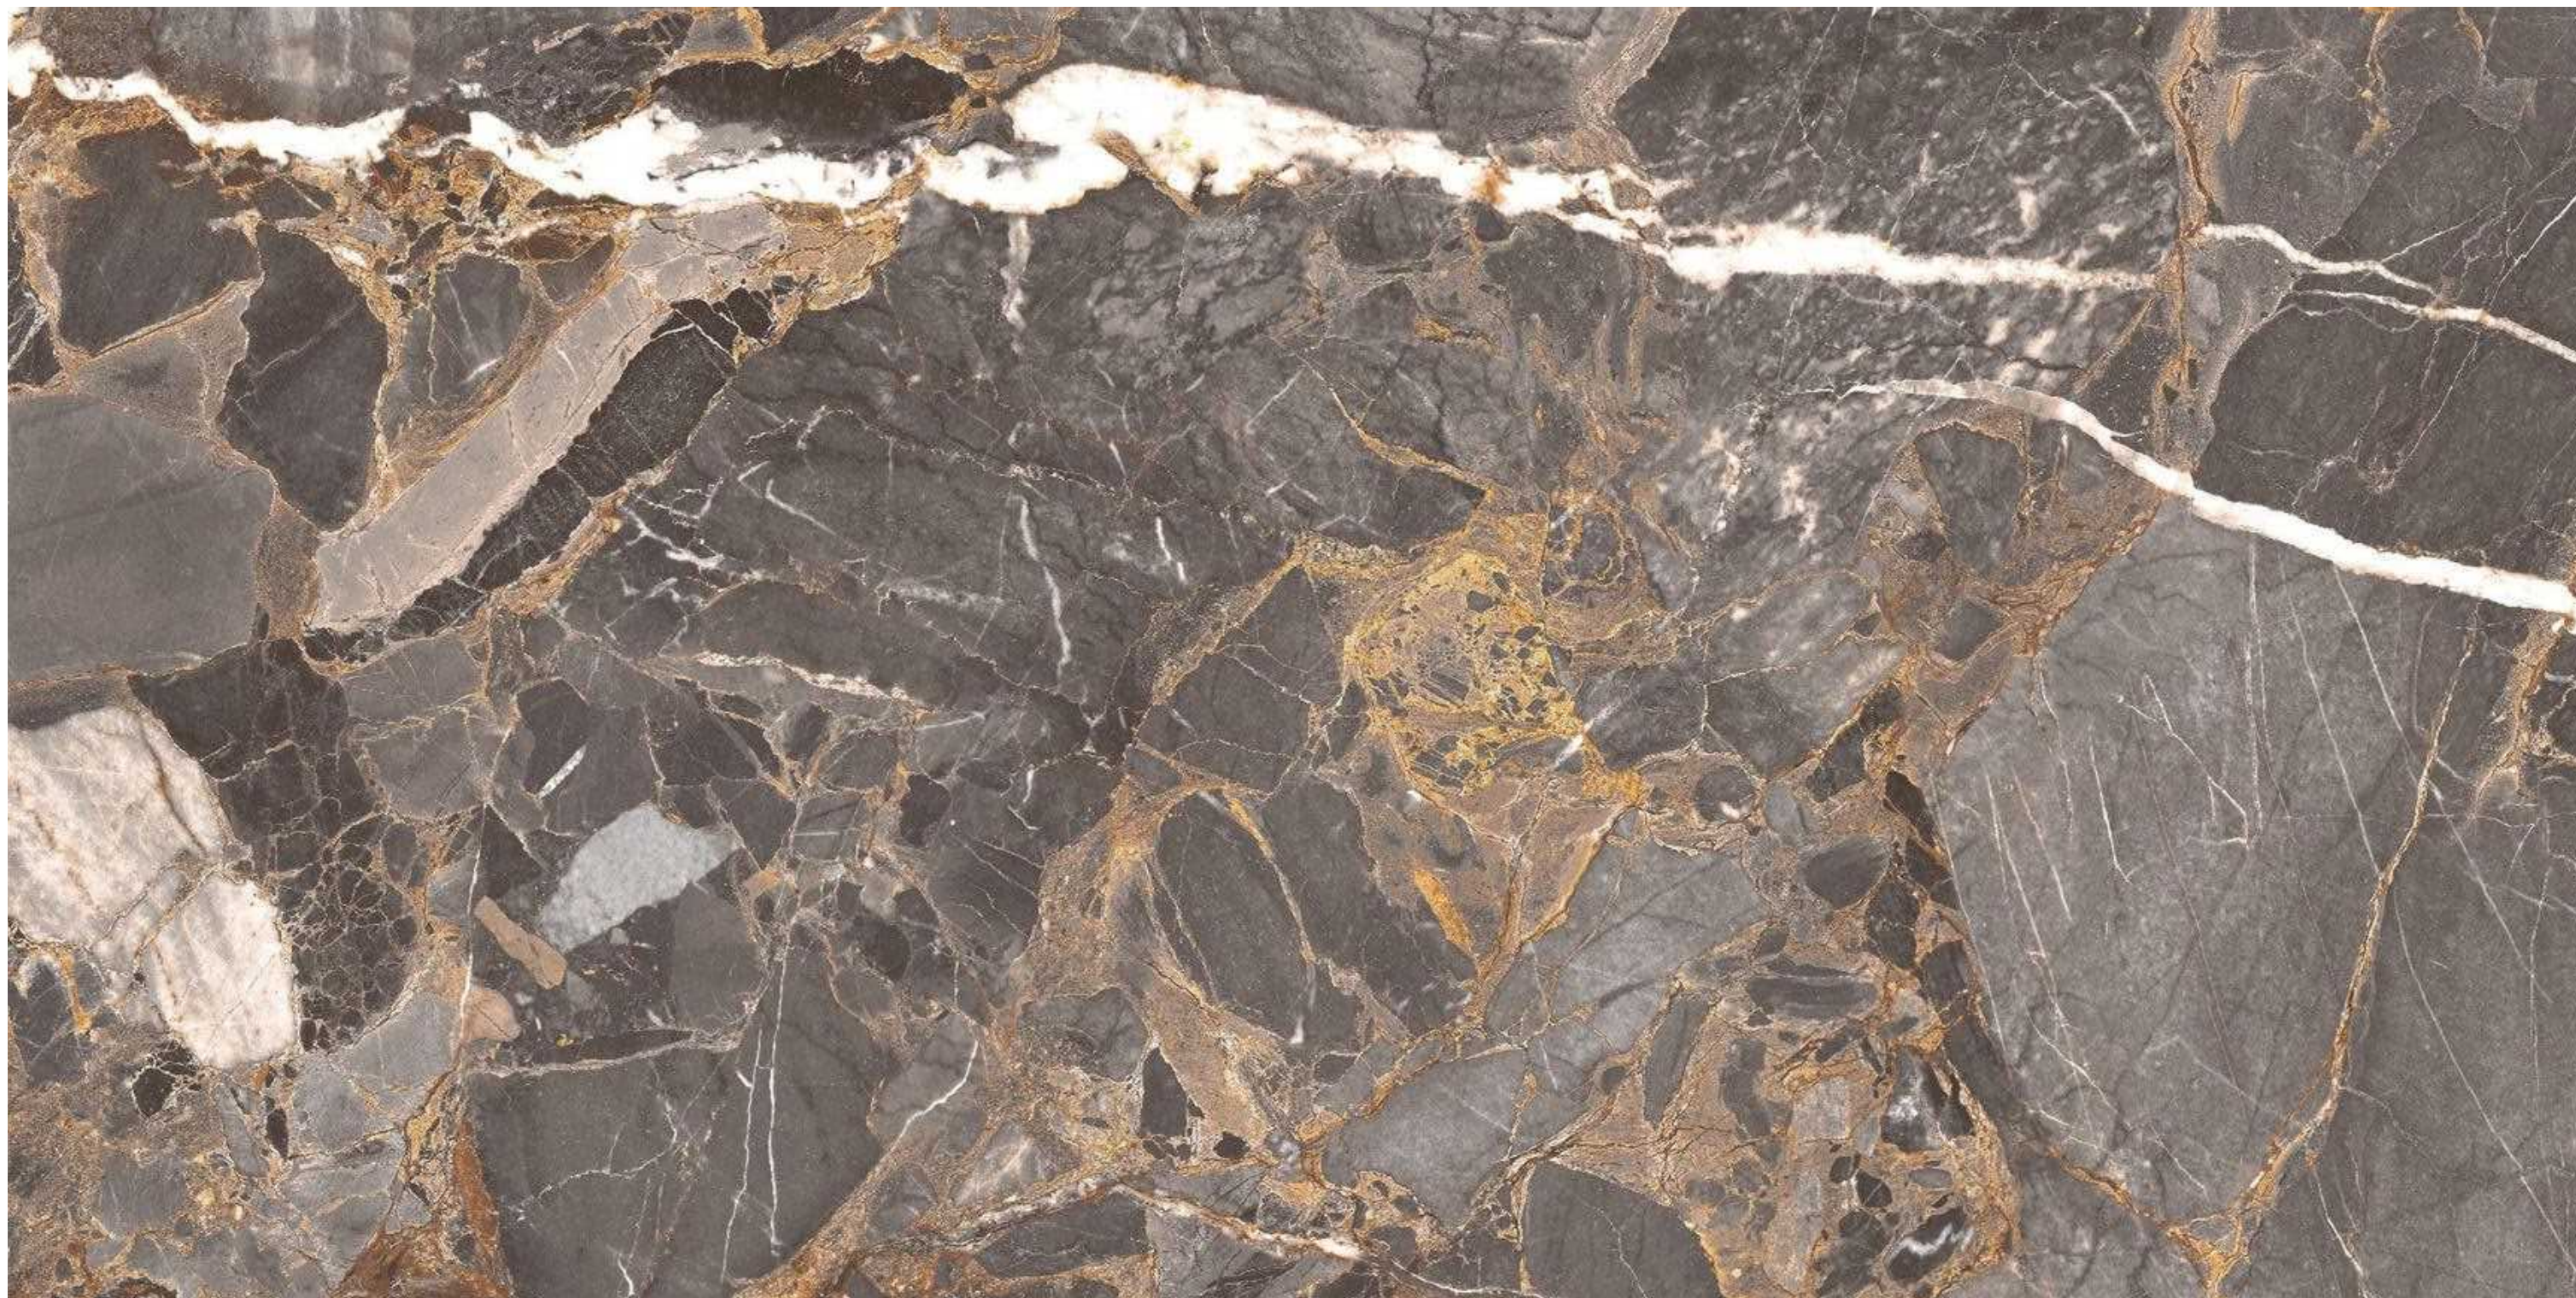

MIDNIGHT WIND

Finish : **GLUE**   Random : **9 FACES**   Size : **600x1200mm**