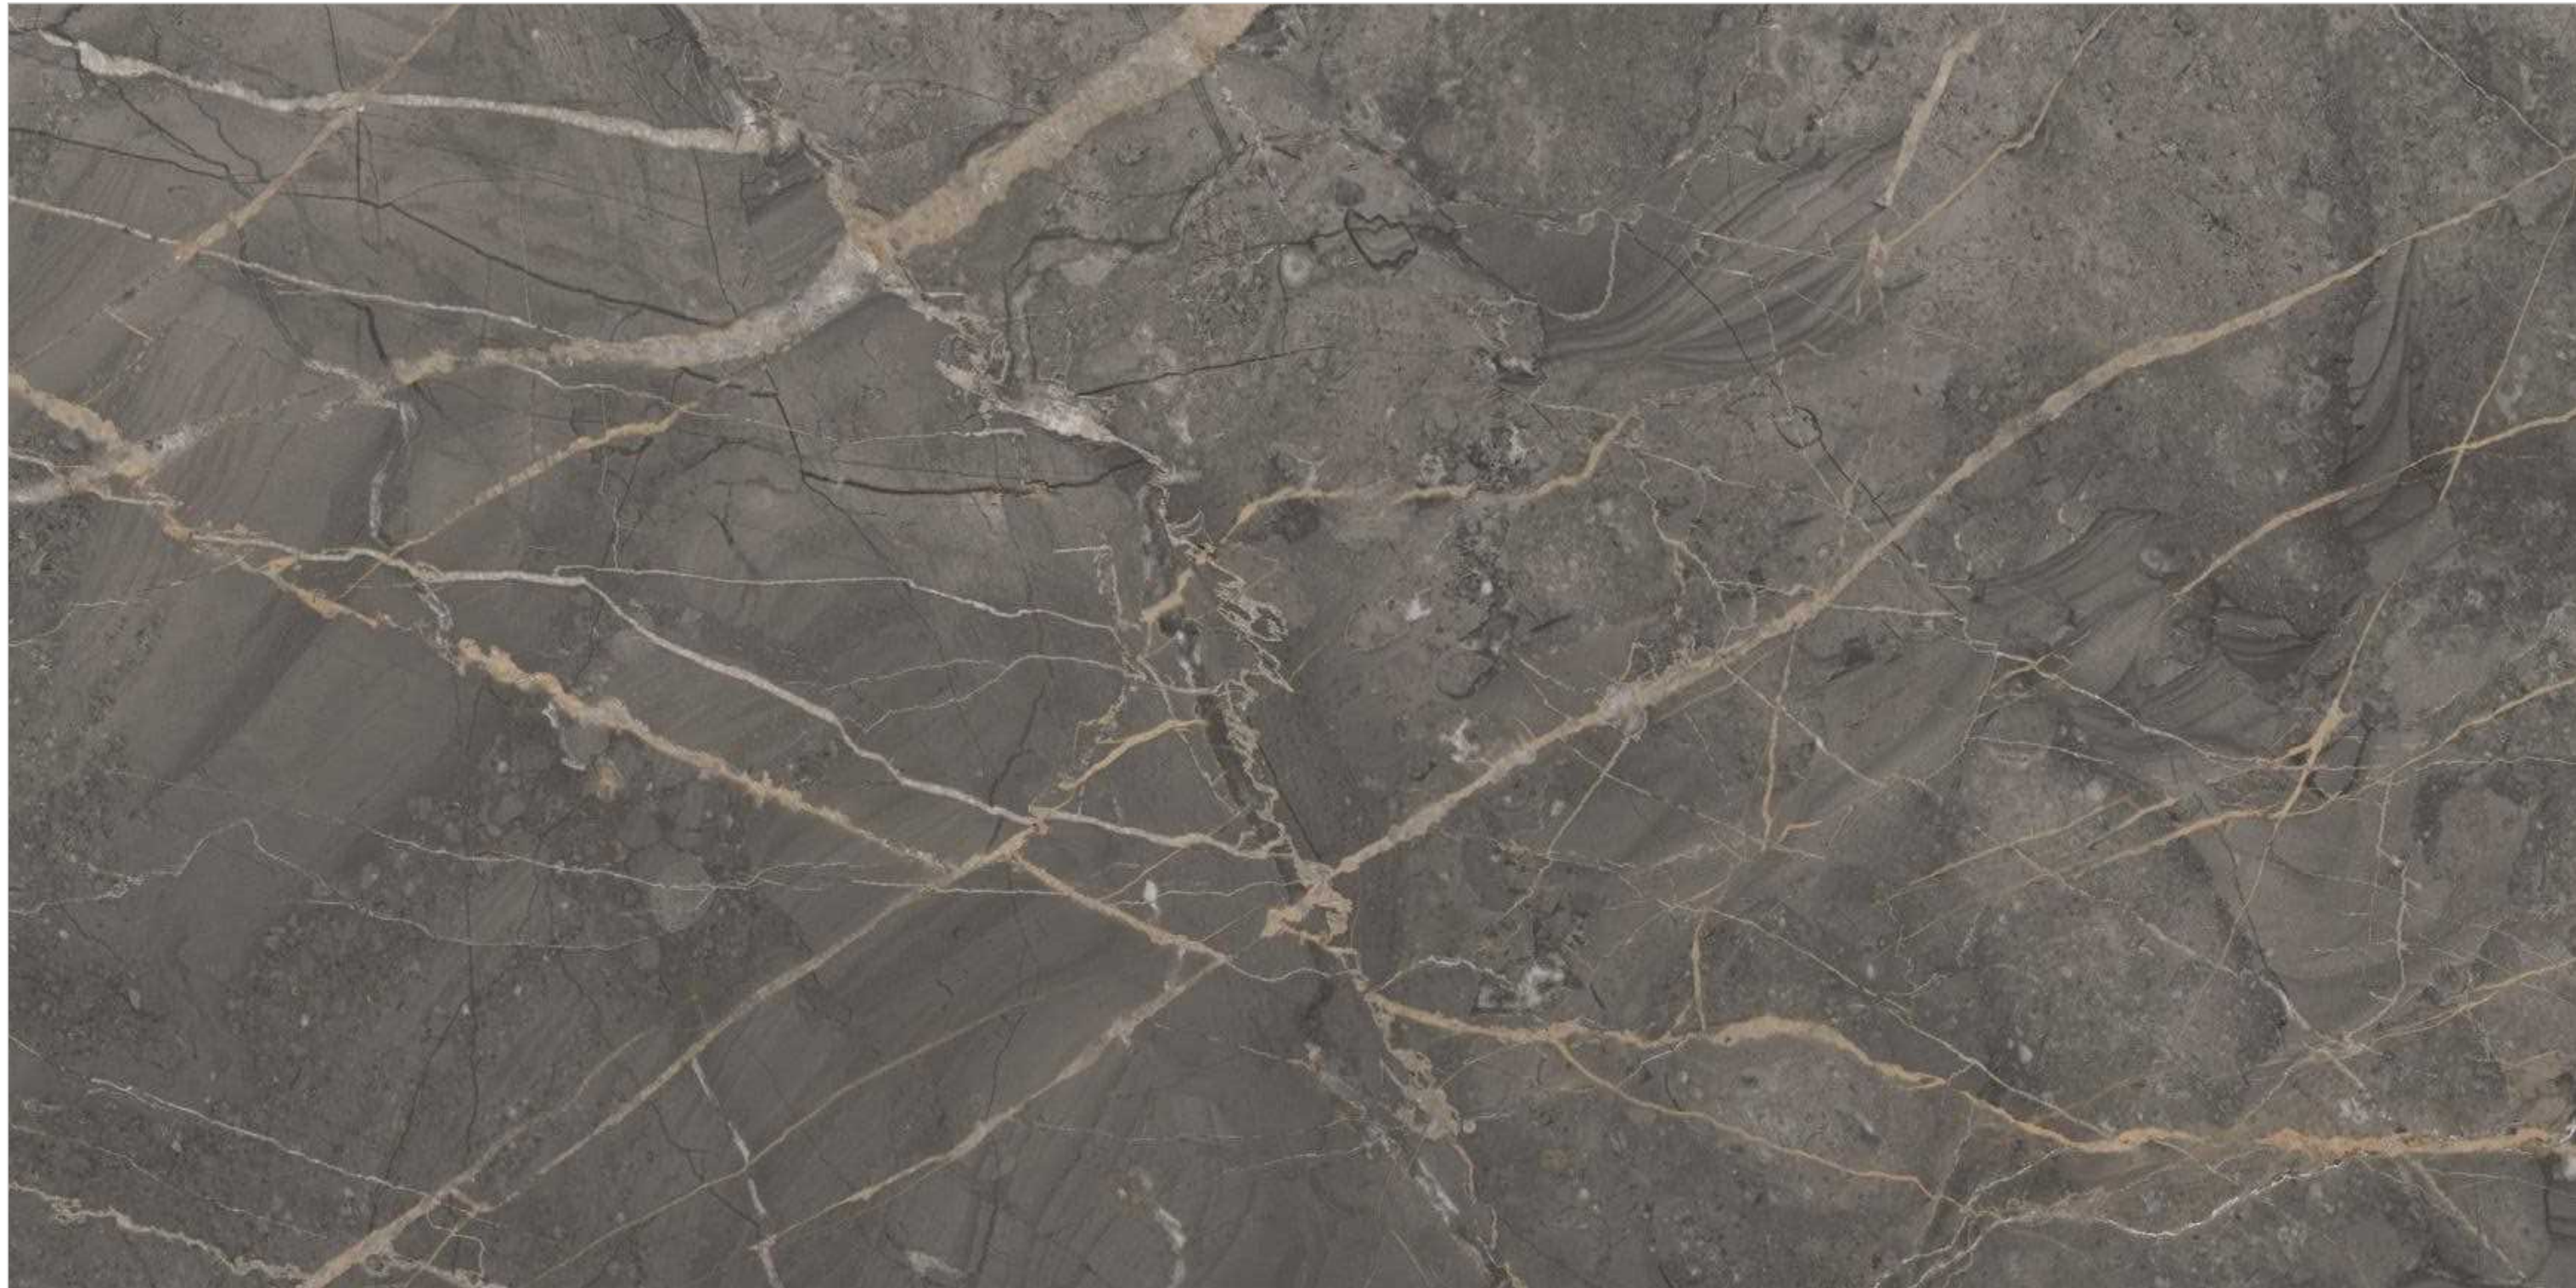

## CALACUTTA SUN

Finish : Random : Size :  
GLUE 7 FACES 600x1200mm

ABOUT COMPANY

OVERVIEW

PRODUCT SHOWCASE

PRODUCT

Finish : **GLUE**    Random : **6 FACES**    Size : **600x1200mm**