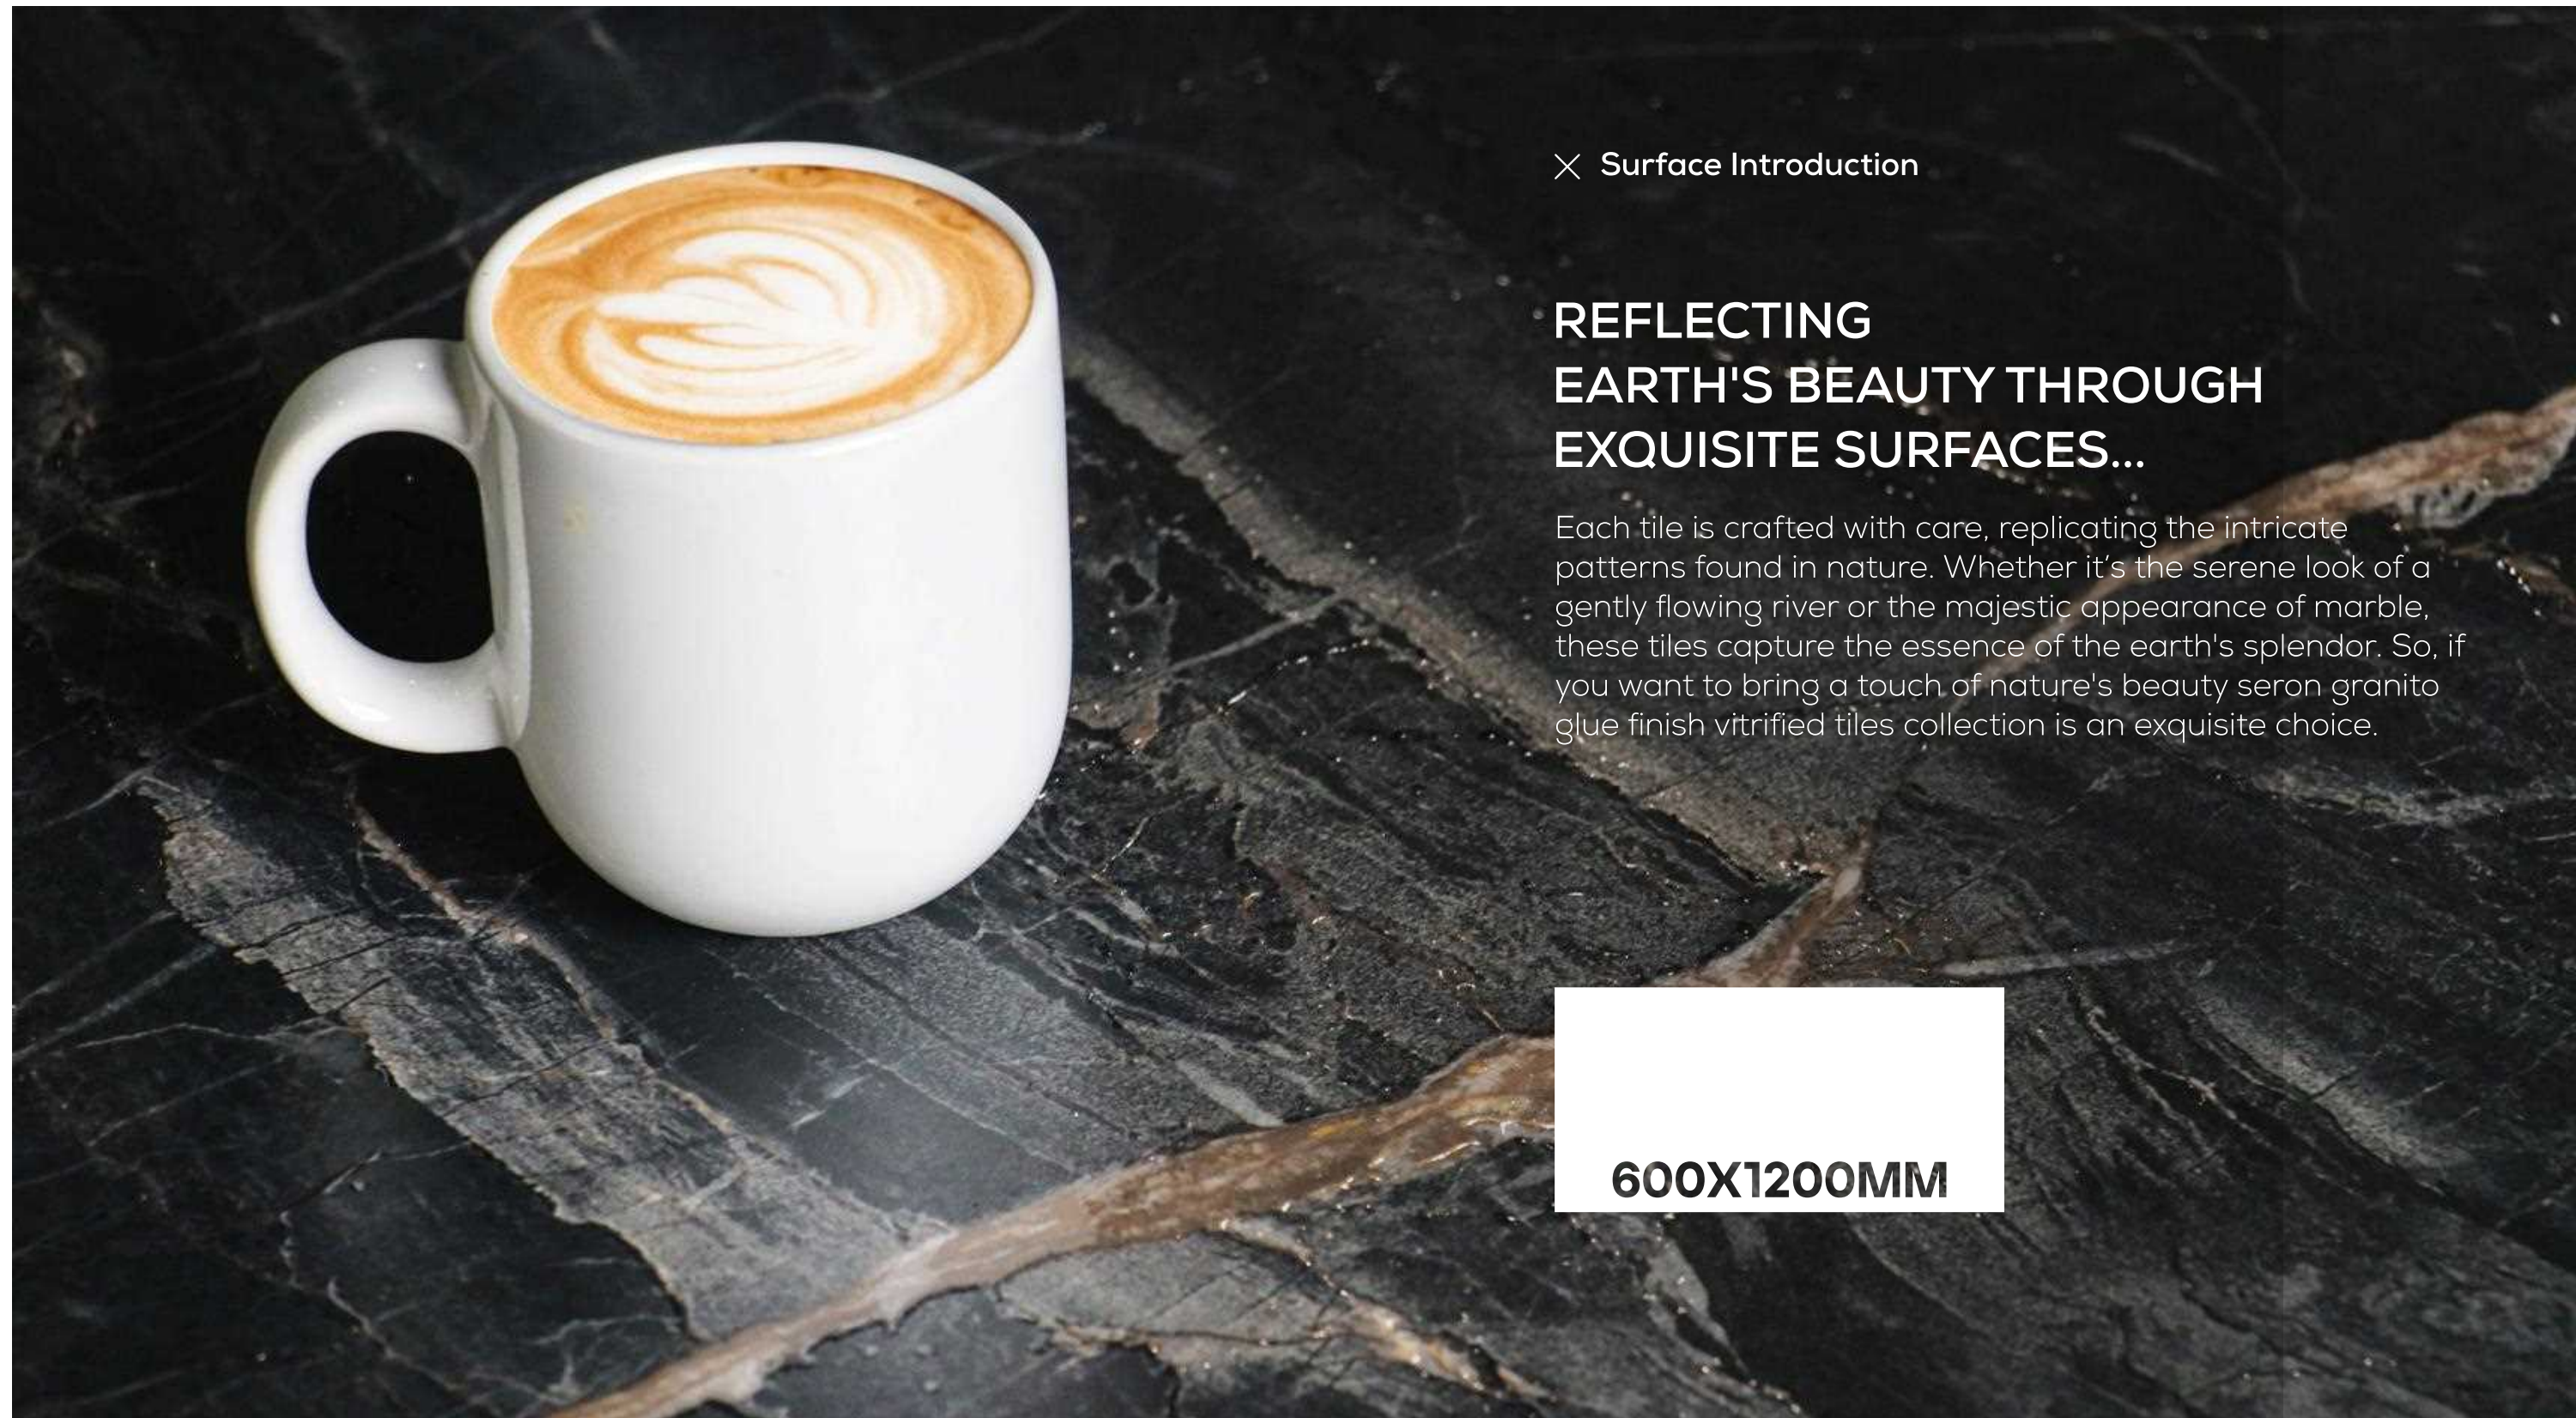

× Surface Introduction

REFLECTING EARTH'S BEAUTY THROUGH EXQUISITE SURFACES...

Each tile is crafted with care, replicating the intricate patterns found in nature. Whether it's the serene look of a gently flowing river or the majestic appearance of marble, these tiles capture the essence of the earth's splendor. So, if you want to bring a touch of nature's beauty seron granito glue finish vitrified tiles collection is an exquisite choice.

600X1200MM