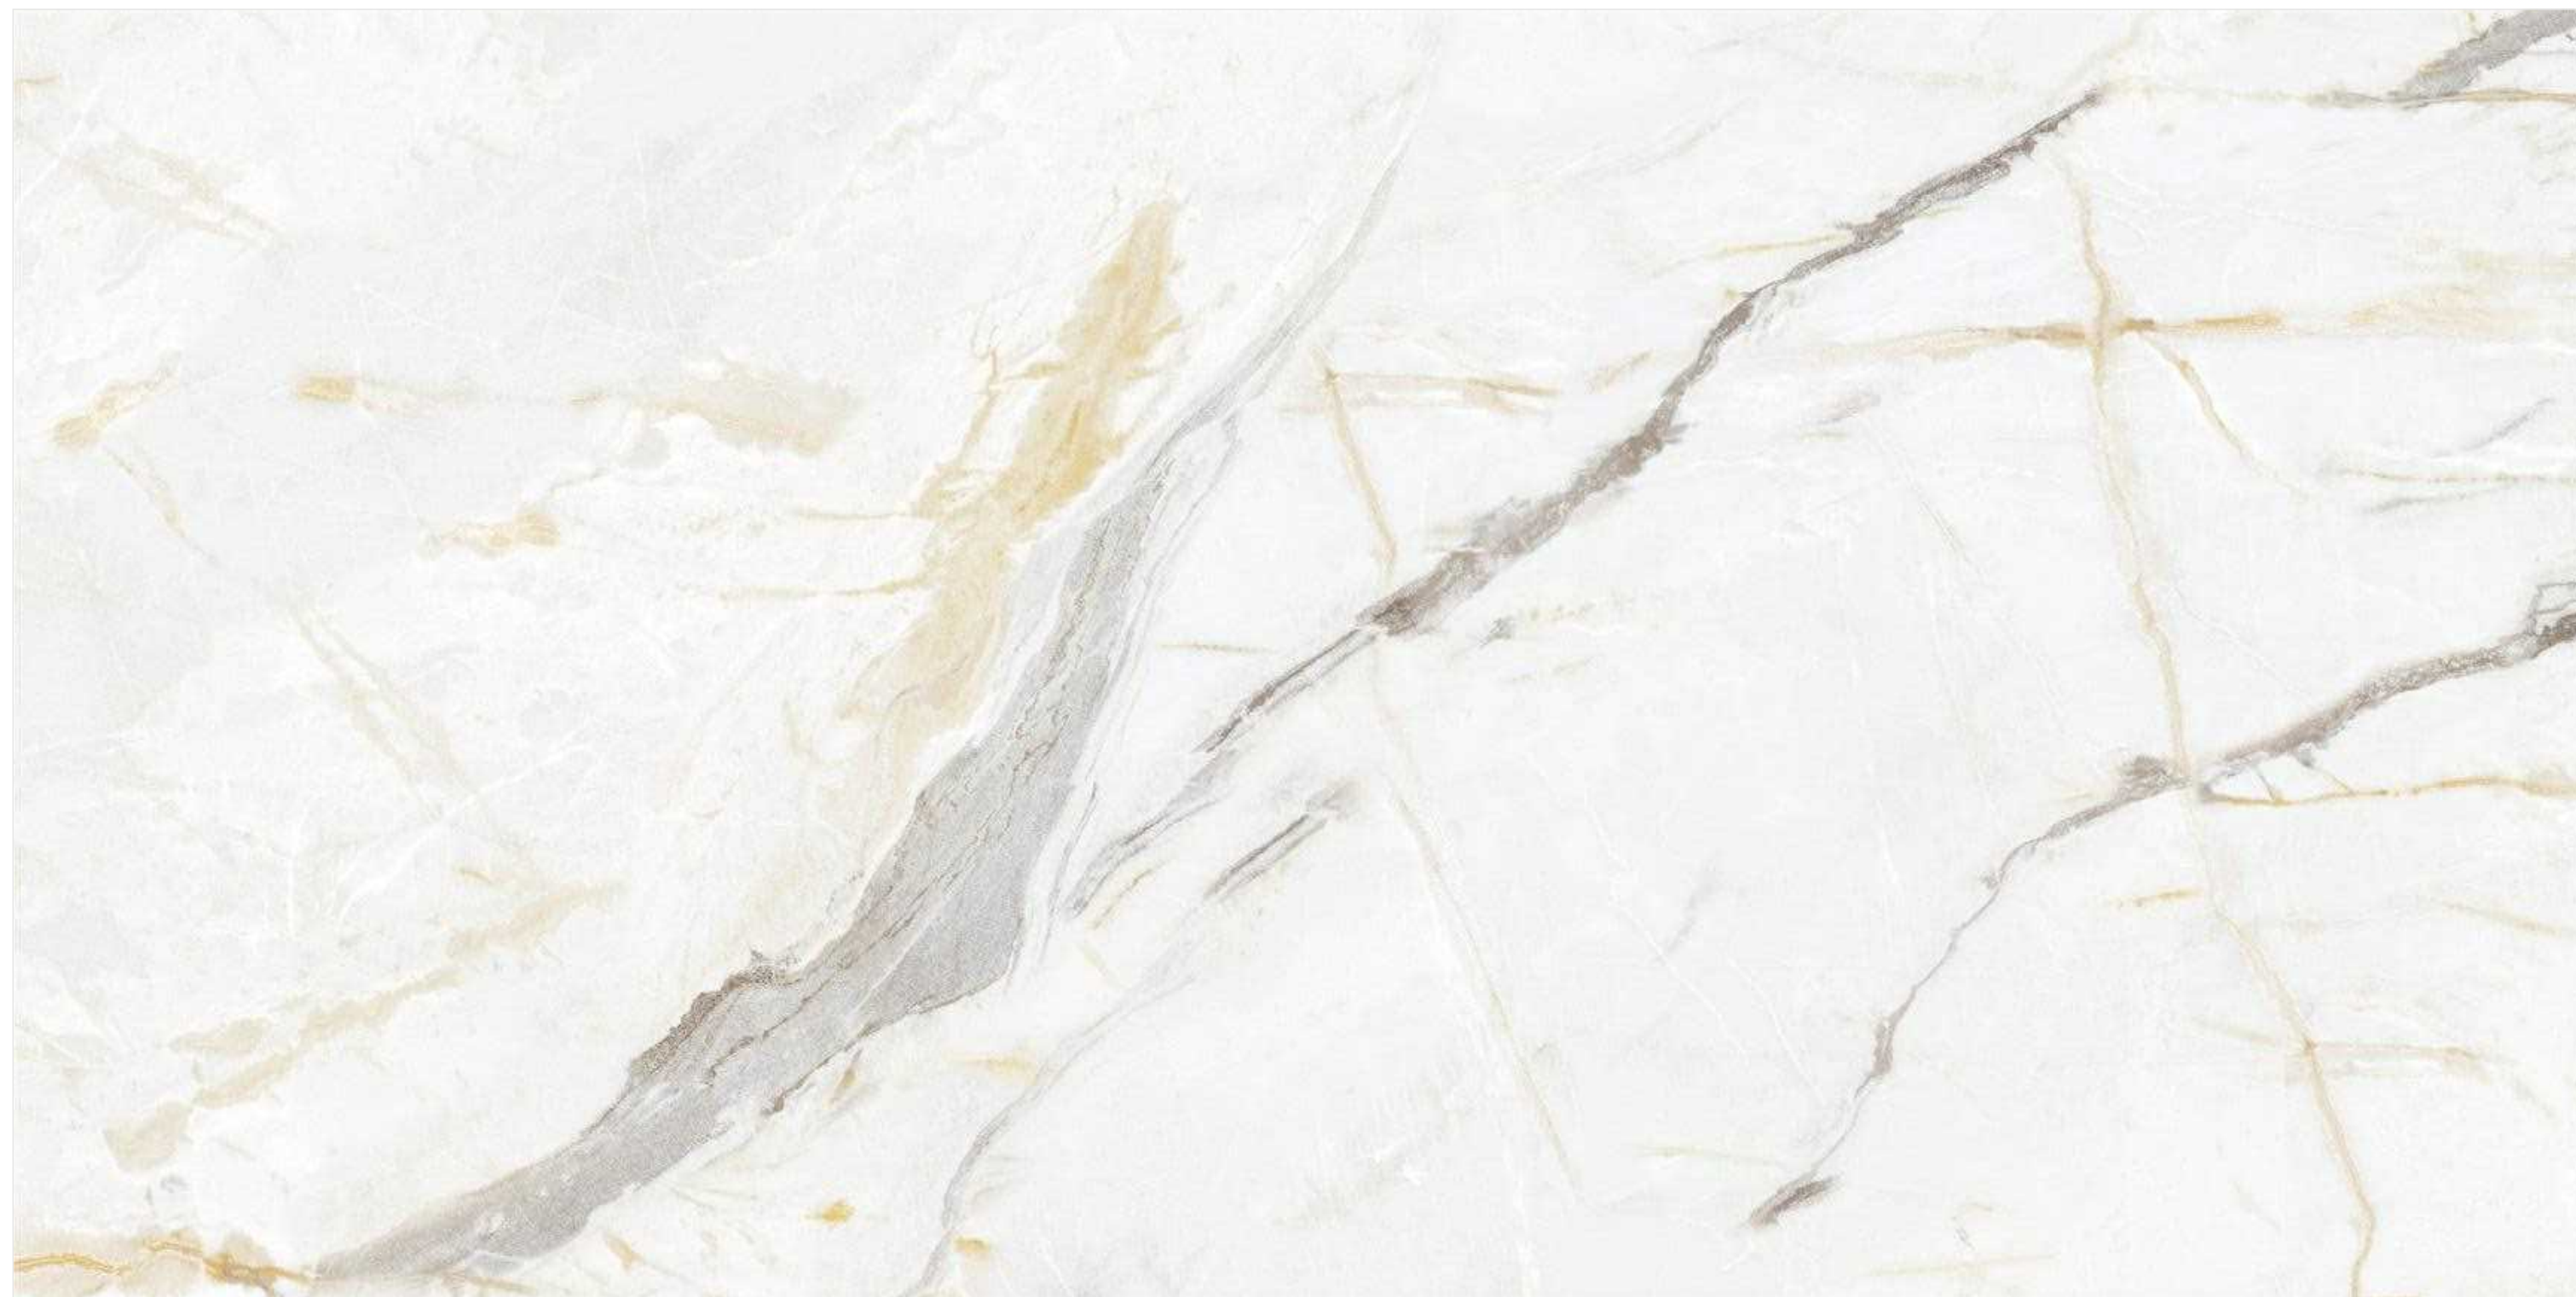

TIAKI WHITE

Finish :   Random :   Size :
GLUE   6 FACES   600x1200mm