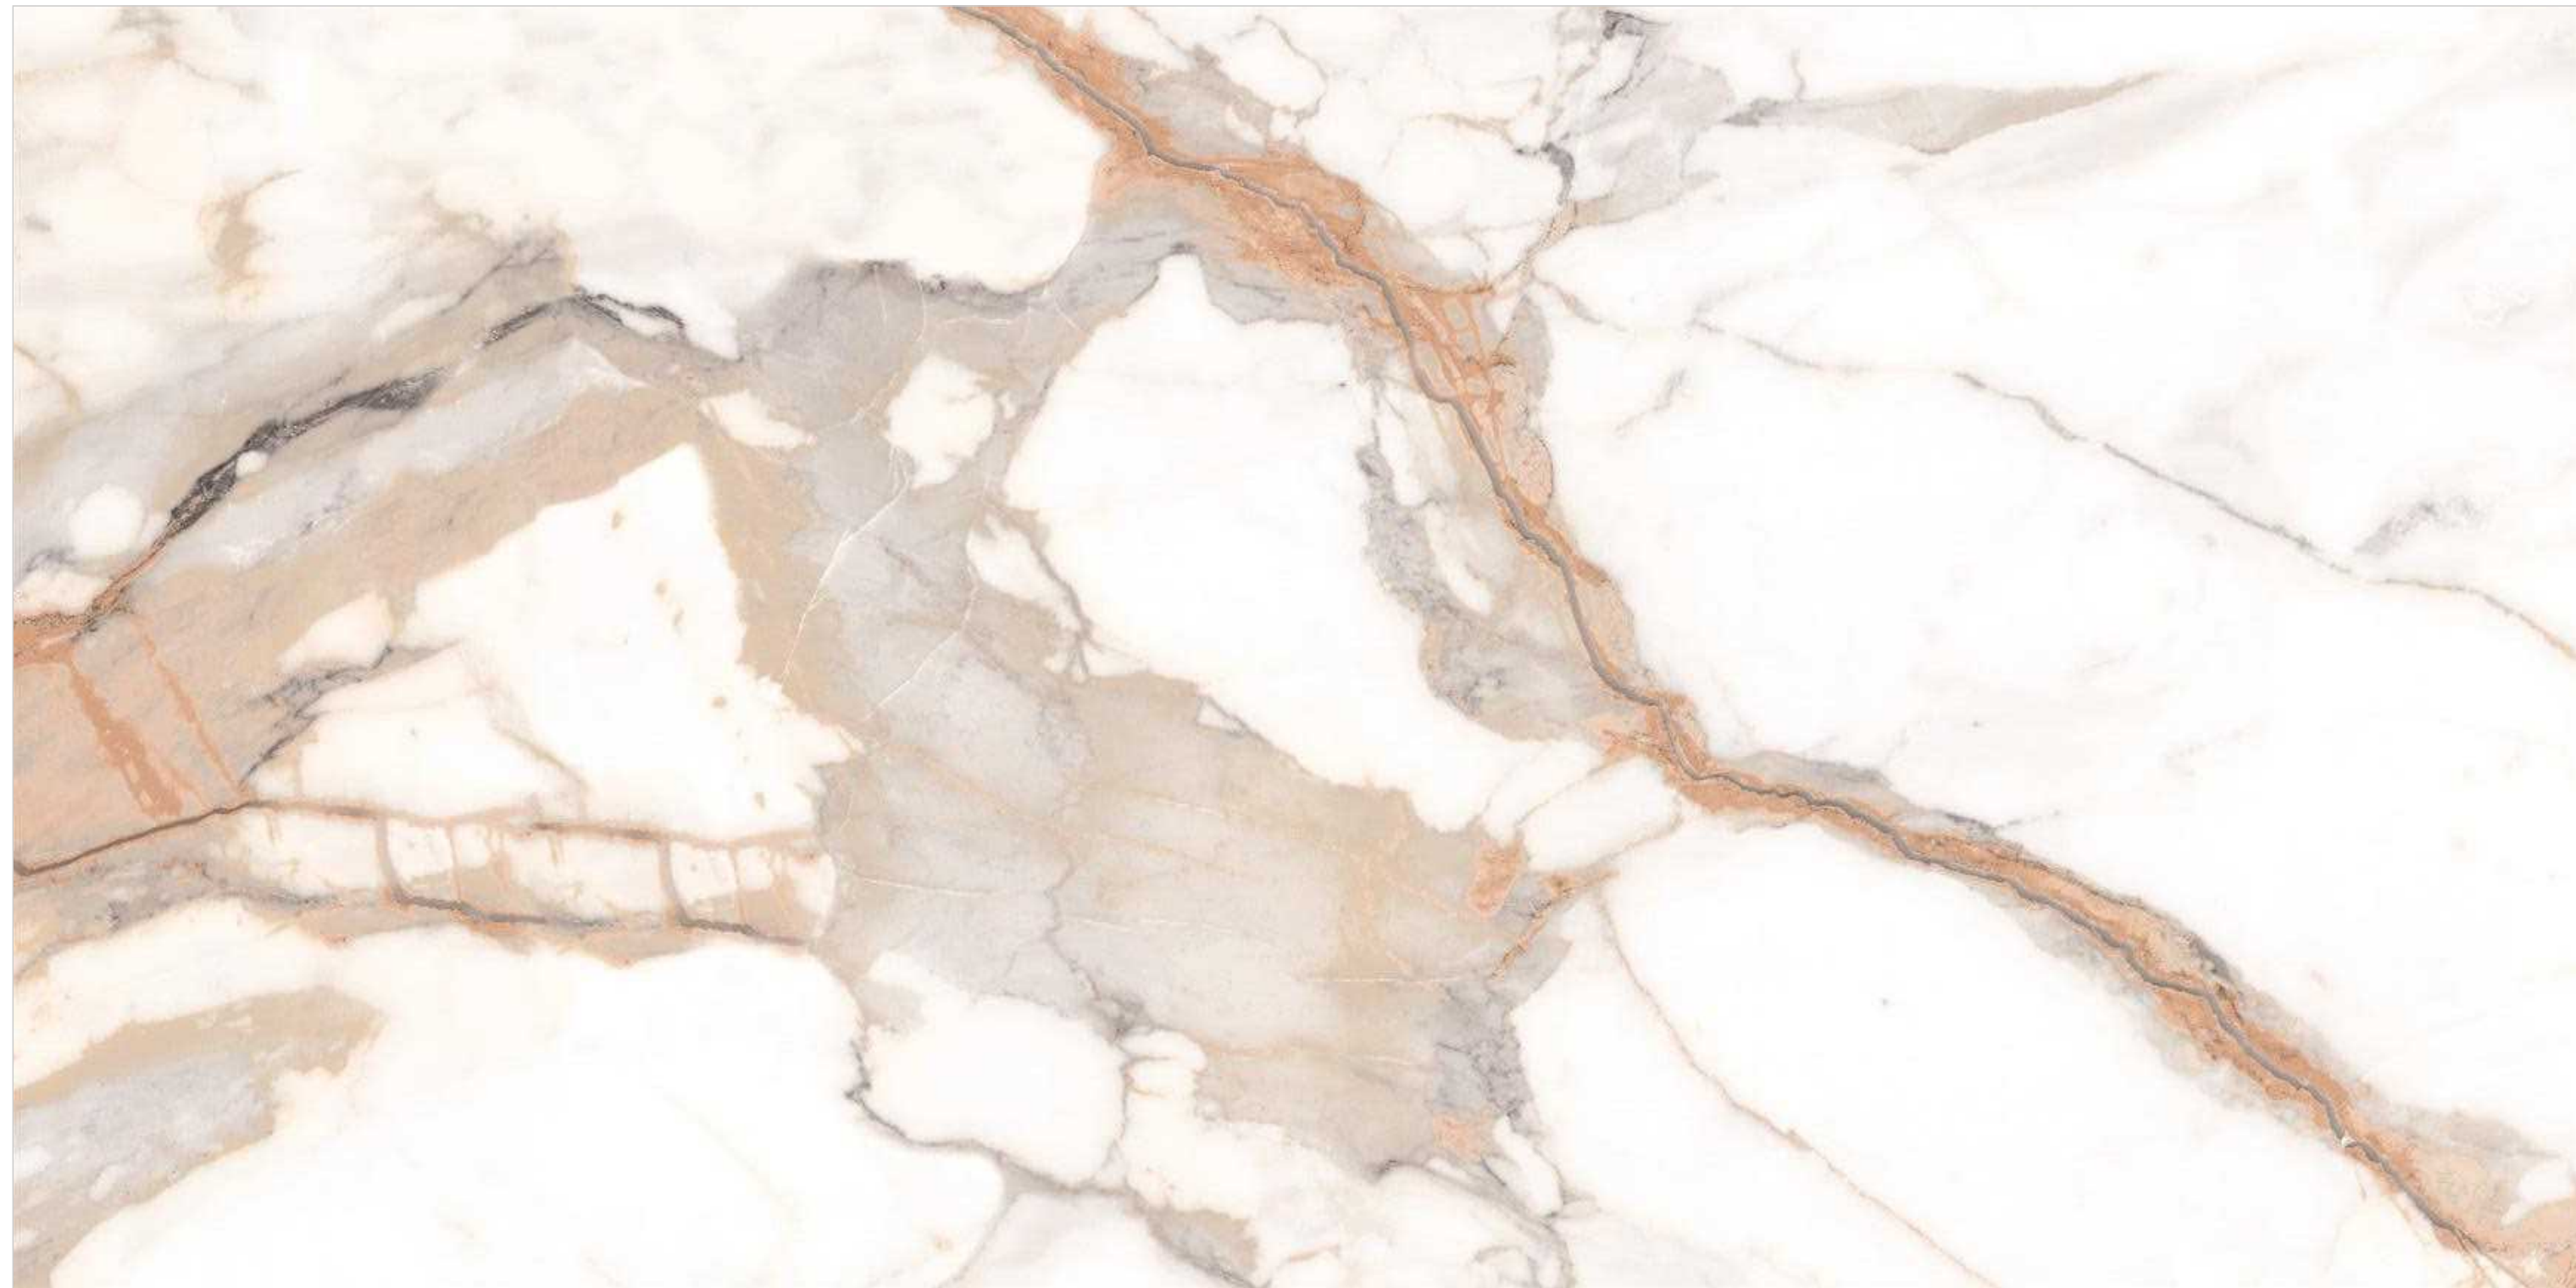

CALACUTTA SUN

Finish : **GLUE**   Random : **7 FACES**   Size : **600x1200mm**